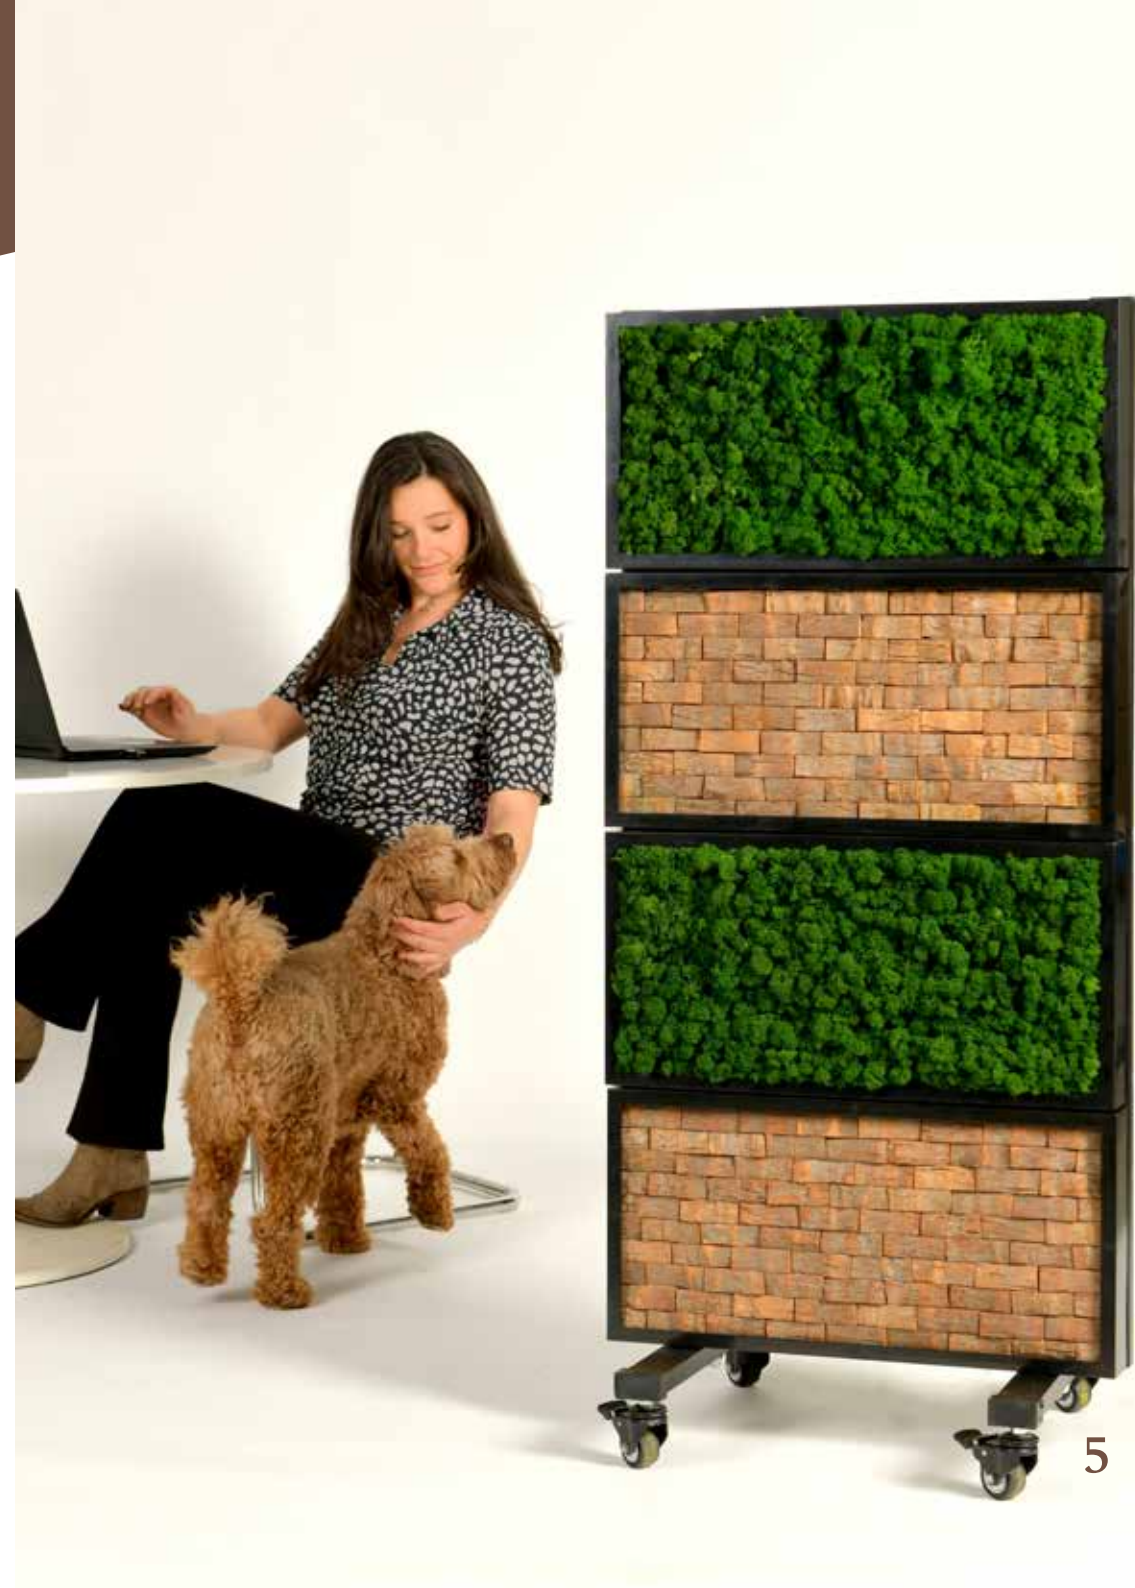

By Growing Green

By Universal Floral

MOSS CARPET

Bring your interior to life with our moss carpet, the most flexible moss wall. Ideal for every shape and curve with no waste, installing a moss wall has never been so easy.

With a standard width of 1 meter and a maximum length of 25 meter, this premium A moss quality fits every indoor space and is a great high sound modulator.

Additionally, our moss carpet has a Fire Rating B.